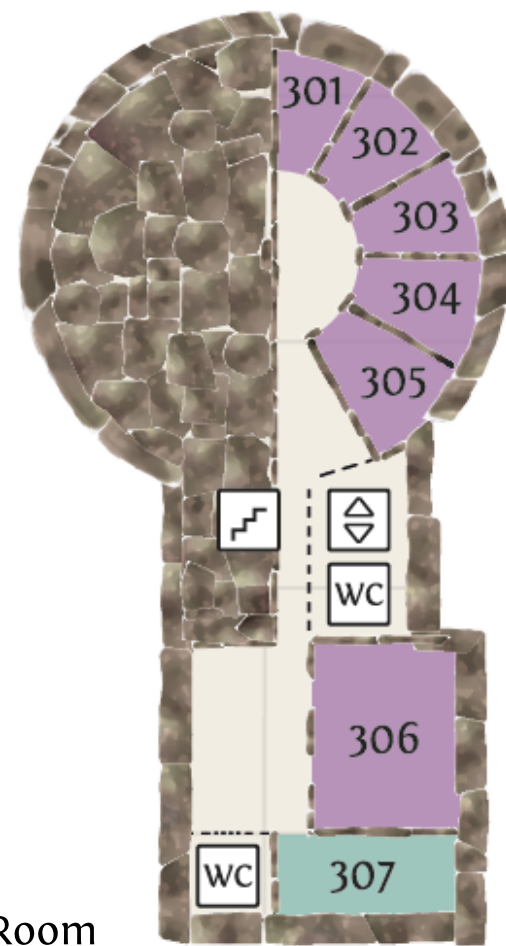

Southern Courtyard

Bookmobile  
Blacksmiths

Southern  
Entrance

Siipi  
1st Floor: 103 and Säde  
2nd Floor 201-219 and  
RPG Corner  
3rd Floor: 301-307

- € ATM
- Luggage & Large Items
- Cloakroom
- WC Toilet for all
- Elevator
- Staircase
- INFO Info Desk

- 1 LARP and RPG Desk
- 2 Entry to Upper Gallery
  - Play Corner
  - Restaurants
- 3 Photo Studio
- 4 Promotional Stands
- 5 (Dance Practice Area
- 6 Gaming Desk
- 7 Ropecon Shop
- 8 Flea Market
- 9 Bouncy Castle and Lounge

**Hall 1**  
1A Prop Exhibition  
Art Exhibition

1B Helmet  
Crafting Workshops  
 Miniature  
Painting Station

**Hall 3**  
 Artist Alley  
 Vendor Hall  
 Safe Haven  
 Foam Weapon  
Fighting Area

Miniature Figures  
 Board Games  
 Experience Point  
 Game Tournament Area and  
Card Games

Northern  
Entrance

Northern  
Courtyard

103

Säde

Siipi 2nd and  
3rd Floor

214: Quiet Room

- Role-Playing Games
- Presentations and Talks
- LARP
- Workshops
- Rhythm Games